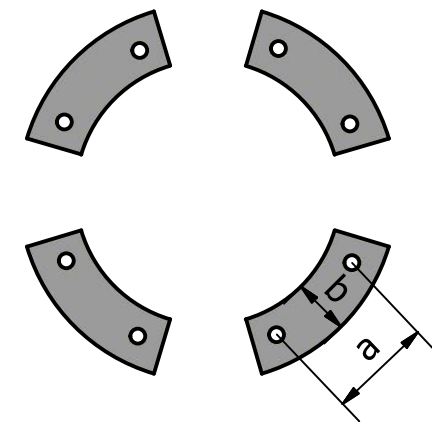

a \_\_\_\_\_

b \_\_\_\_\_

c \_\_\_\_\_

Plastplade total  $\varnothing$  \_\_\_\_\_ MM

Plastplade centerhul \_\_\_\_\_ MM

Fejediameter \_\_\_\_\_ MM

Materiale:

Polypropylene:

Stål:

Mix:

Hulmontering:

a \_\_\_\_\_

b \_\_\_\_\_

Total: \_\_\_\_\_  $\varnothing$ 490MM

Centerhul: \_\_\_\_\_  $\varnothing$ 330MM

4x Montering:

4x4 Montering:

Materiale:

Polypropylene:

Stål:

Mix:

Total: \_\_\_\_\_  $\varnothing$  750MM

Centerhul: \_\_\_\_\_  $\varnothing$  485MM

a) \_\_\_\_\_ MM

b) 130 MM

Materiale:

Polypropylene:

Stål:

Mix:

Designed by	Checked by	Approved by	Date	Date	
-------------	------------	-------------	------	------	--

	Sidekoste		Edition	Sheet
				1 / 1